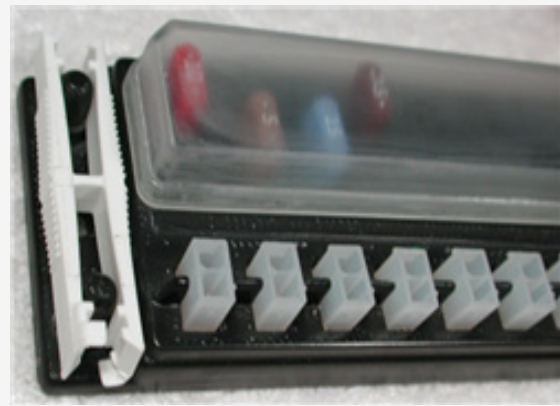

C1 Electronic Accessories

APDM * Seat Heaters * iPod Interface * Fog Lights

APDM™ Features

- Automatic Power Distribution Module (APDM™)
- Allows quick and easy "plug-in" connection of eight (8) individually fused electric accessories
- Protects the vehicle electronic circuitry
- Wired directly to the vehicle's battery
- Ignition Monitor wire avoids drainage of battery
- Mounted under the vehicle dash board for convenient access
- Battery HOT or Ignition HOT discretionary switching of each accessory
- Safe time by connecting your C1 electric accessories and other components to the smart C1 APDM™

CarbonTech™ Seat Heater Features

- Advanced and proven carbon fiber technology (FMVSS 302 compliant)
- ISO/EN & TUV certified Fast heat up and max-heat performance
- Dual Pad / Special Heater Application for Camry Seats (no cutting required)
- Three position switch (High/Low/Off), lighted (LED), round & OE-rectangular options available
- Quick disconnect wire harness

iPod Interface Features

- True Digital Sound quality
- Transfers all iPod functions and your play-list to the car stereo
- Powers your iPod and allows you to control it through your radio/stereo control buttons
- Installs in minutes
- Compatible with all GPS/NAV, CD changer and standard Stereo systems

Fog Light Features

- SAE/DOT approved
- Universal trim bezzel
- Fits in Factory/OE slot location
- Wire harness, brackets and instructions supplied

All Camry Package Accessories carry a 3 Year, 36,000 mile standard warranty on materials